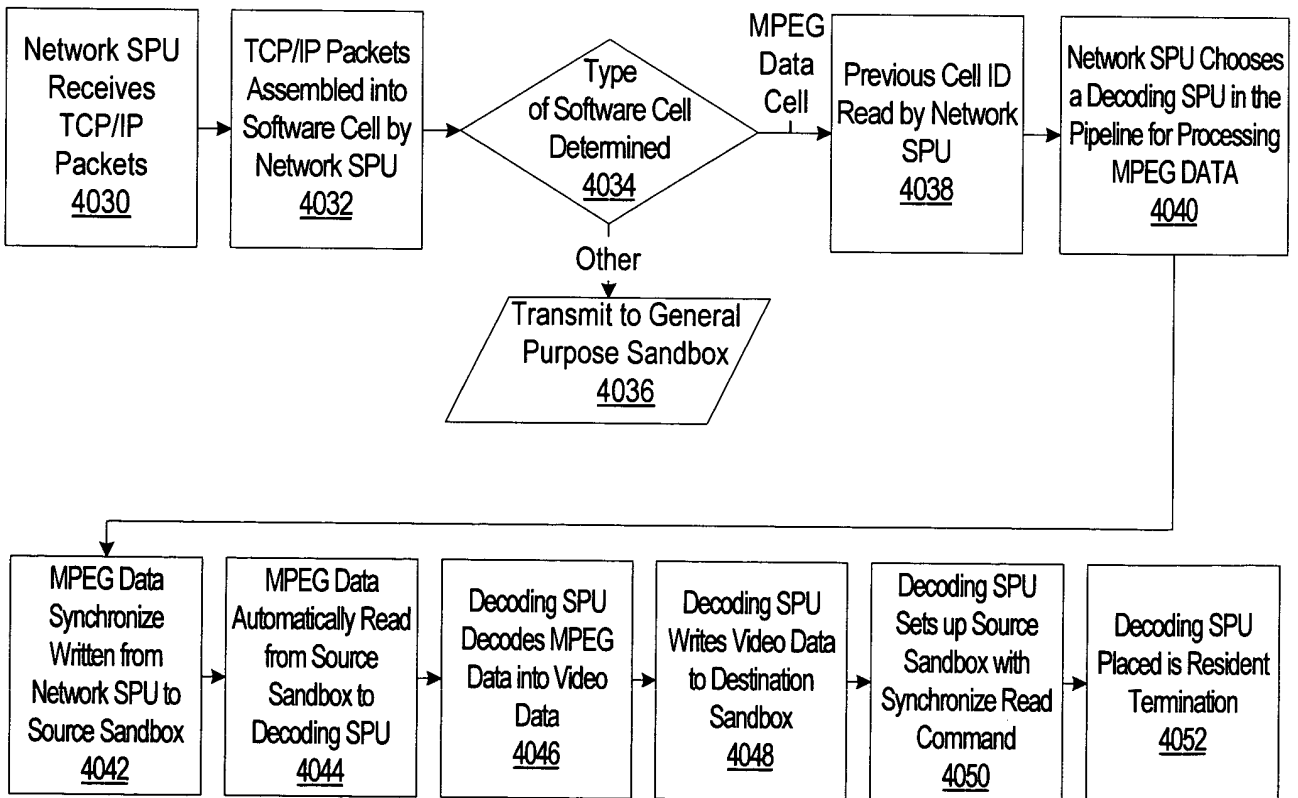

Figure 29

Figure 30

Figure 31

Figure 32

Figure 33

Figure 34

Memory Access Control Table

The diagram shows a table with 64 rows, indexed from 0 to 63. Each row contains four columns: 'Base', 'Size', 'Access Key', and 'Access Key Mask'. Callout 3504 points to the 'ID' column header. Callout 3506 points to the 'Base' column header. Callout 3508 points to the 'Size' column header. Callout 3510 points to the 'Access Key' column header. Callout 3512 points to the 'Access Key Mask' column header. Callout 3502 is an arrow pointing to the table structure.

Figure 35

Figure 36

Figure 37

38 / 60

Figure 38

Figure 39

40 / 60

Figure 40A